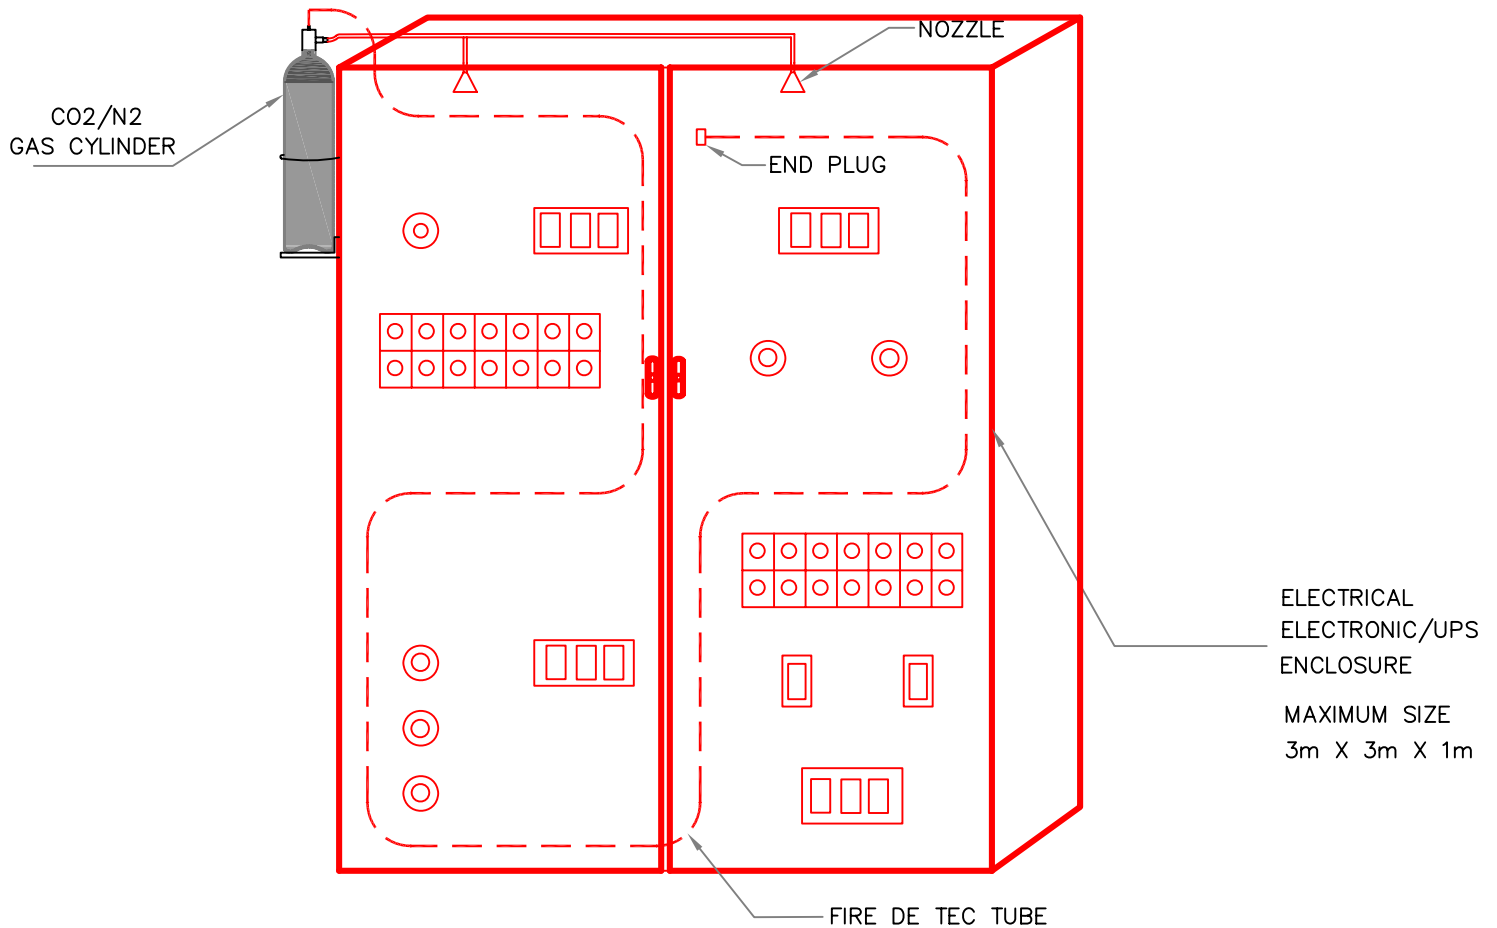

Defao SERIES...

TYPICAL SCHEME FOR DEFAO SERIES. AUTOMATIC FIRE DETECTION AND EXTINGUISHING SYSTEM

SCHEME EXPLAINING FIRE DETECTION AND EXTINGUISHING SYSTEM
WITHOUT ANY EXTERNAL ELECTRICAL POWER